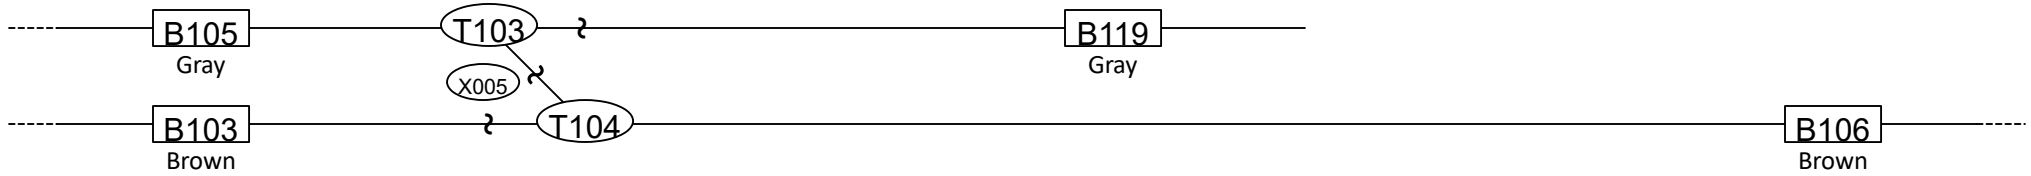

Hornell Model Railroad Club - Depot Layout

Panel H Numbering and Wire Colors

E ← → W

T103	RH turnout	switch machine under body	use wiring method B
T104	RH turnout	switch machine under body	use wiring method B